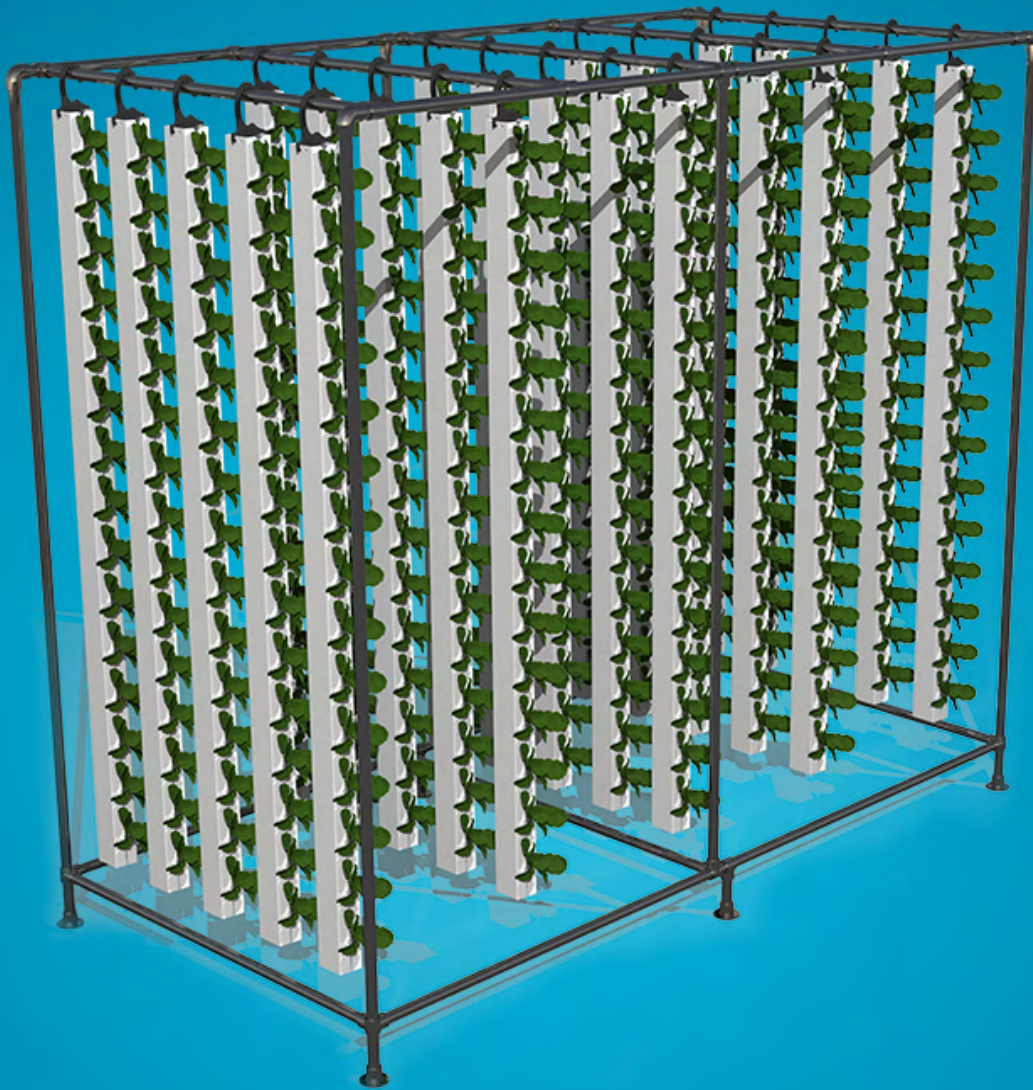

ZIPGROW™ FOR GREENHOUSES

SCALABLE HYDROPONIC SYSTEMS
MAXIMIZE GREENHOUSE GROWING WITH
ZIPGROW™ TOWERS

Whether you are starting a new business or scaling up an existing one, our Greenhouse rack bundles are equipped with patented ZipGrow™ Towers. With the necessary drip irrigation and gutter collection, this system enables you to connect multiple racks together and be fed by a central plumbing system*

Save Space, Grow More

Optimize your space and production by growing vertically on a vertical plane and take full advantage of natural daylight.

Simple

ZipGrow™ Towers are light and easy to move. Growing on a vertical plane also allows for easier access to plants to check for nutrient deficiencies and pests.

Save Time, Save Labor

Lower Inputs, Increase Outputs - Designed with a reusable media and long-lasting components to lower your input costs while maximizing productivity.

Production

	Yield/M ² /Year
Strawberries	30-60 kg
Mustard Greens	75-100 kg
Chili Pepper	60-90 kg
Basil	50-70 kg
Lettuce	500-700 Heads