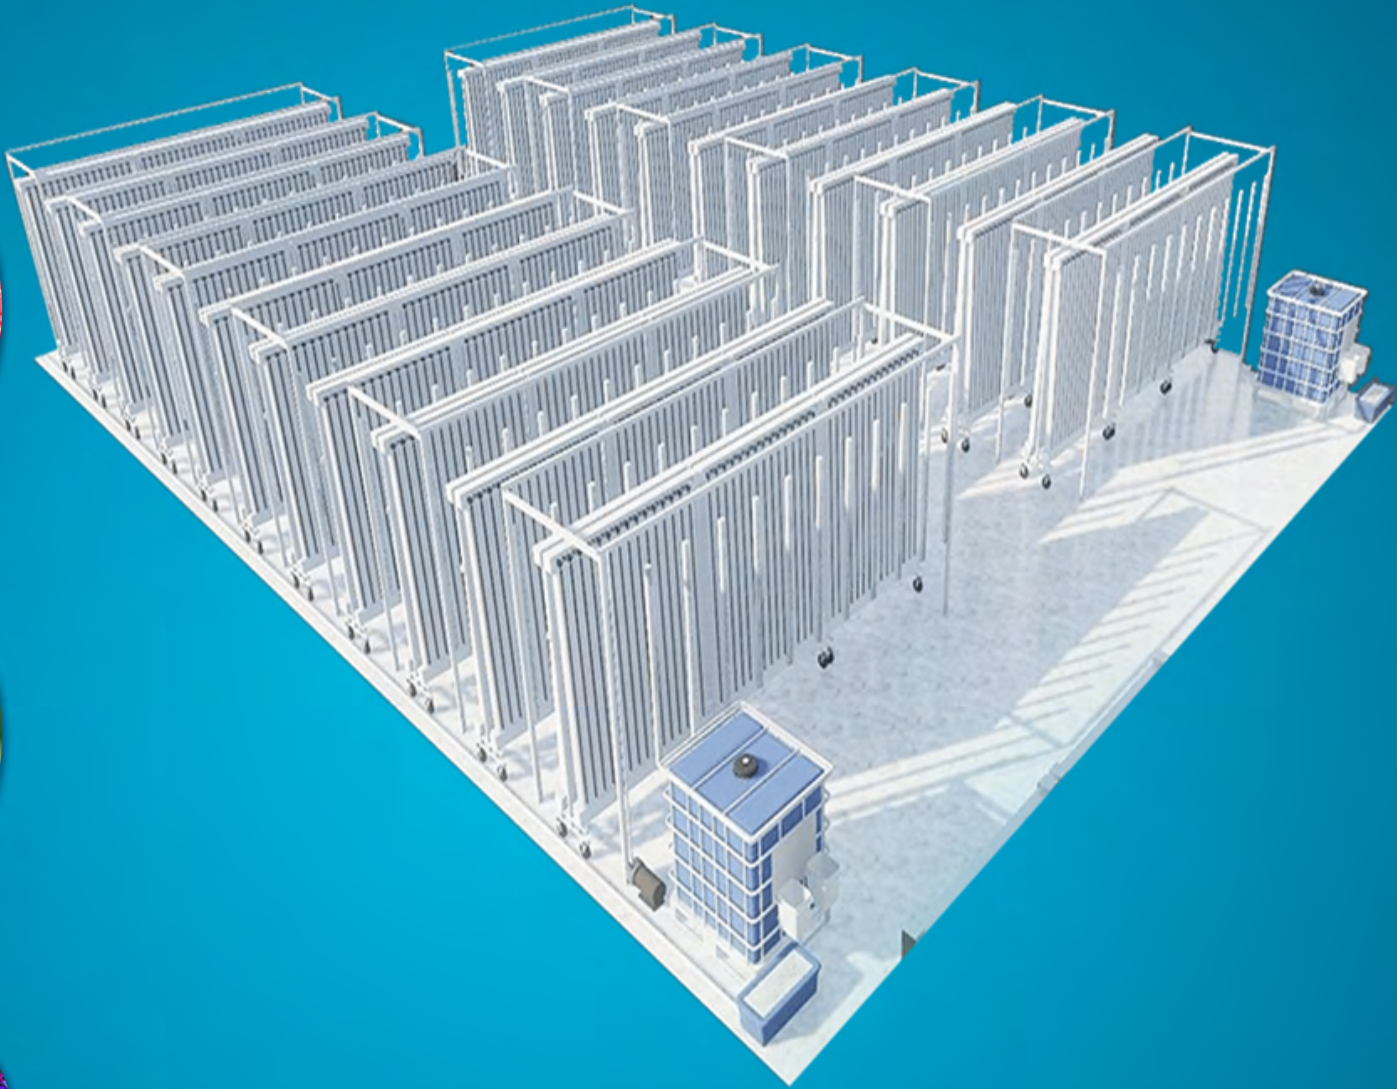

ZIP FARM™

ZIPGROW™

CUSTOM BUILT SCALABLE HYDROPONIC FARMS
MAXIMIZE INDOOR GROWING
WITH ZIPGROW™ TOWERS

The ZipFarm™ is a complete indoor farming system centered around the ZipGrow™ Towers functional and space-saving design. Our custom build ZipFarms™ include everything you need to be a successful commercial grower. Designed by farmers, for farmers with no complex machinery and expensive maintenance.

Custom Solutions

Our skilled team custom designs each ZipFarm™ to match your indoor growing space. Then our highly trained installation team will come to your location and build it on-site. ZipFarms™ can be built anywhere in the world supporting local communities and non profit organizations.