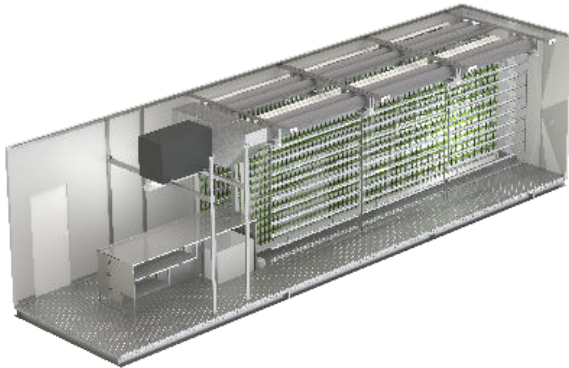

ZipPod Product Specifications

Grow Area

- Patented Growing-Tech - 240 x 8' ZipGrow Towers w/ Matrix Media & Wicking Strip
- Customized headers and drain gutters
- Recirculating System
- Irrigation - Variable Speed, Timed Main Irrigation Pump
2 GPH drip emitters
- Reverse Osmosis System

Lighting

- 60 - 150W LED (Red-Blue Spectrum/Double Sided/Horizontally mounted)
- 6 - Customizable Light Carrier (modify lightbar selection or quantity)
- Light Carrier translates for easier aisle access
- Overhead work lights

Container

Insulation	Floor, Ceiling, & Wall R22 Insulation
Interior Dimensions	474"L x 114.57" W x 118.9"H
Transporting Dimensions	530"L x 122"W x 131"H
Exterior Full Dimensions	530" L x 132" W x 131"H
Roofing Membrane	Waterproof PVC Polymer Blended Membrane
Support Structure	Steel Subframe (4 lift points)
Floor	Anodized Aluminum Checkered Plate
Interior Color	White & Silver
Exterior Color	White & Silver
Optional	Customized Skins

Seedlings

Capacity	3600 Seedling (18 - 10x20 Tray)
Germination	3 Tray Chamber
Irrigation	Recirculating plumbing
AirFlow	Forced Seedling Airflow
Lighting	Full-spectrum controlled lighting

Work Area

- Food-grade Stainless Steel table top
- Integrated Automatic Dosing, Nutrient Storage, Seedling Area, Germination Area, General Storage
- Ergonomic Overhead Lighting